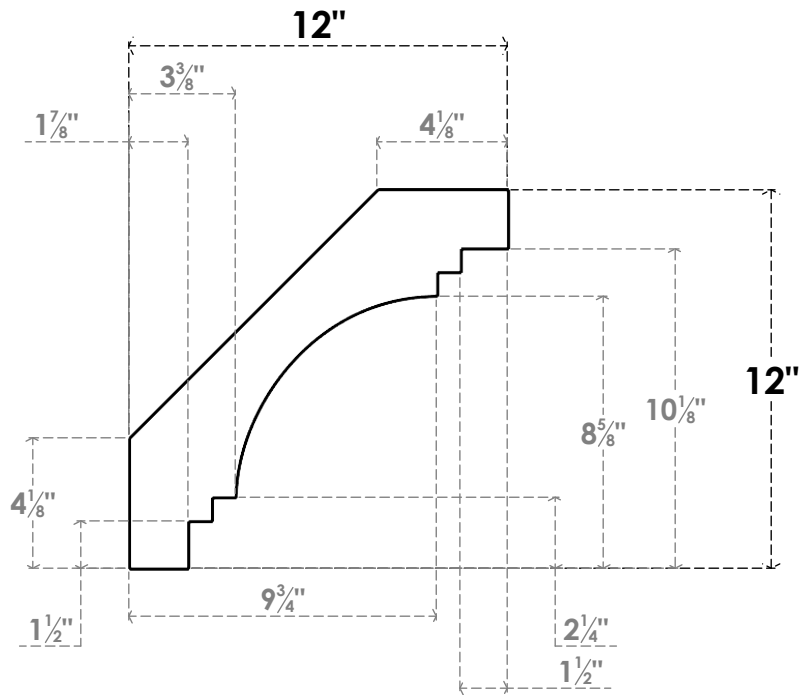

# ITEM NUMBER: BRCPO050X12000X1200PEC

## 5"W X 12"D X 12"H PESCADERO ARCHITECTURAL GRADE PVC OPEN BRACE

**SIDE PROFILE**

**FRONT PROFILE**

**ISOMETRIC**

EKENA MILLWORK  
 2300 WEST MAIN ST.  
 CLARKSVILLE, TX 75426  
 TOLL FREE: 866-607-0453  
 WWW.EKENAMILLWORK.COM