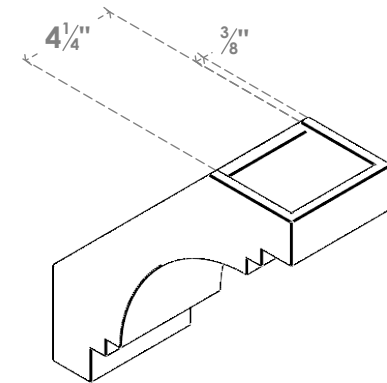

# ITEM NUMBER: BRCPO050X12000X1200PEC

## 5"W X 12"D X 12"H PESCADERO ARCHITECTURAL GRADE PVC OPEN BRACE

**SIDE PROFILE**

**FRONT PROFILE**

**ISOMETRIC**

EKENA MILLWORK  
 2300 WEST MAIN ST.  
 CLARKSVILLE, TX 75426  
 TOLL FREE: 866-607-0453  
 WWW.EKENAMILLWORK.COM