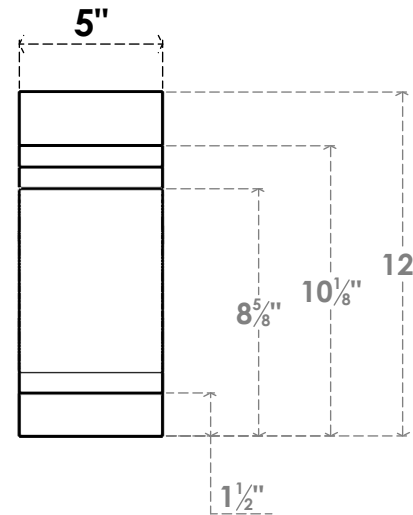

# ITEM NUMBER: BRCPO050X12000X1200PEC

## 5"W X 12"D X 12"H PESCADERO ARCHITECTURAL GRADE PVC OPEN BRACE

**SIDE PROFILE**

**FRONT PROFILE**

**ISOMETRIC**

EKENA MILLWORK  
 2300 WEST MAIN ST.  
 CLARKSVILLE, TX 75426  
 TOLL FREE: 866-607-0453  
 WWW.EKENAMILLWORK.COM